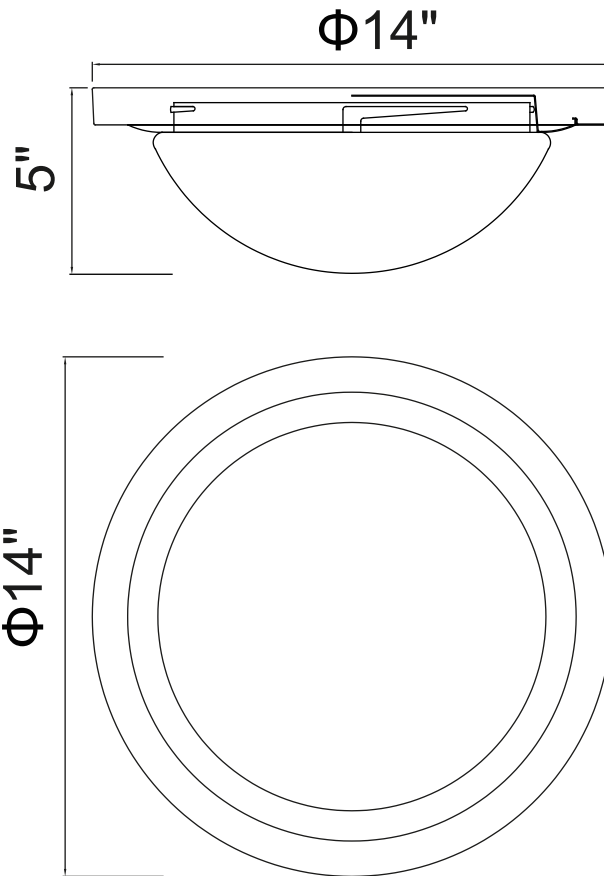

PROJECT: \_\_\_\_\_

FIXTURE TYPE: \_\_\_\_\_

LOCATION: \_\_\_\_\_

CONTACT/PHONE: \_\_\_\_\_

Item	1230C14-606
Collection	EGLOO
Finish	Satin Nickel
Glass	Frosted
Crystal	-----
Input	120V AC,60HZ,AC

Shade	-----
Length/Dia.	14"
Width/Ext.	14"
Height	5"
Maximum	-----
Lumens	1248

Light Source	LED
Bulb Info.	24W
Included	-----
Dimmable	Yes
Color	3000K
Weight	