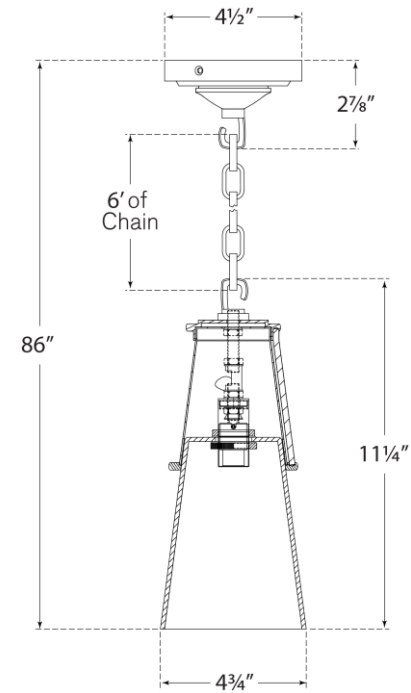

## Robinson Small Pendant

Item # TOB 5751PN-SG

Designer: Thomas O'Brien

Height: 11.25"

Width: 4.75"

Canopy: 4.5" Round

Finishes: BZ, HAB, PN

Glass Options: CG, SG, WG

Socket: E12 Candelabra

Wattage: 60 B11

Weight: 6 Pounds

TOB5751