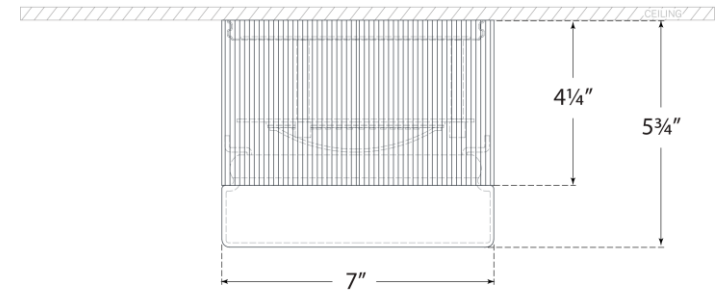

TEAR SHEET

Ace 7" Flush Mount

Item # TOB 4355HAB-WG

Designer: Thomas O'Brien

Height: 5.75"

Width: 7"

Finishes: BZ, HAB, PN

Glass Options: WG

Lightsource: Dedicated LED

Wattage: 15w (1800lm)

Weight: 4 Pounds

Front View

Bottom View