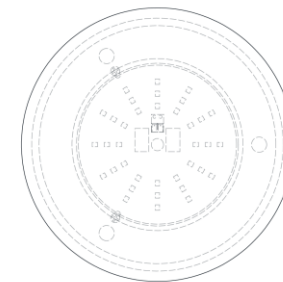

TEAR SHEET

Ace 7" Flush Mount

Item # TOB 4355HAB-WG

Designer: Thomas O'Brien

Height: 5.75"

Width: 7"

Finishes: BZ, HAB, PN

Glass Options: WG

Lightsource: Dedicated LED

Wattage: 15w (1800lm)

Weight: 4 Pounds

Front View

Bottom View