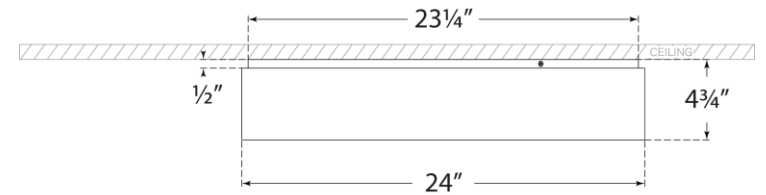

TEAR SHEET

Shaw Extra Large Flush Mount

Item # S 4044G

Designer: Visual Comfort

Height: 4.75"

Width: 24"

Canopy: 23.25" Round

Finishes: BLK, BSL, G, WHT

Glass Options: WG

Lightsource: Dedicated LED

Wattage: 60w (7200lm)

Weight: 25 Pounds

Front View

Top View