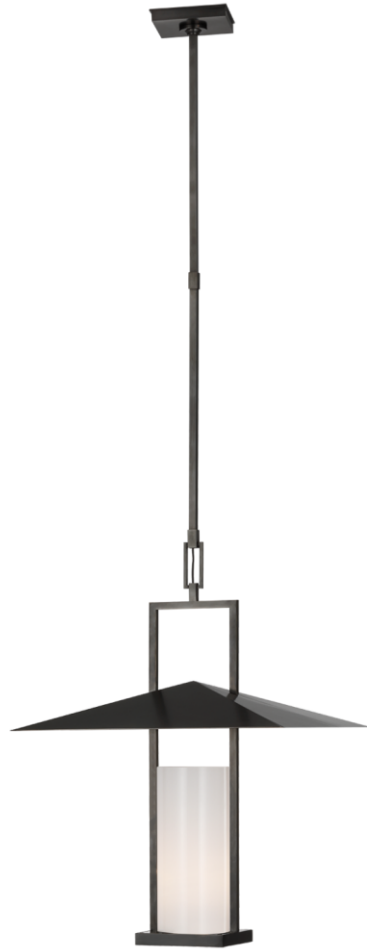

TEAR SHEET

Amity 18" Lantern

Item # RB 5052BZ/AB-WG

Designer: Ray Booth

O/A Height: 70.25"

Fixture Height: 26.5"

Min. Custom Height: 32.25"

Width: 18"

Canopy: 5.25" Square

Finishes: AB, BZ/AB, PN

Glass Options: CG, WG

Socket: E26 Keyless

Wattage: 8 LED T10

Weight: 16 Pounds

Note: Custom Height Available