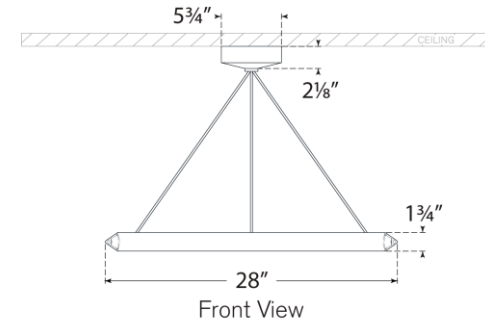

TEAR SHEET

Encircle 28" Ring Chandelier

Item # PB 5150PN

Designer: Peter Bristol

O/A Height: 16.75" - 124.25"

Fixture Height: 1.75"

Width: 28"

Canopy: 5.75" Round

Finishes: BZ, NB, PN

Lightsource: Dedicated LED

Wattage: 55w (4400lm)

Weight: 13 Pounds

Note: Height Not Adjustable After Installation

Top View