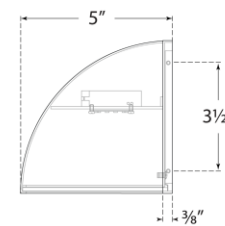

TEAR SHEET

Quarter Sphere Small Up Light

Item # PB 2070NB-FG

Designer: Peter Bristol

Height: 5"

Width: 10"

Extension: 5"

Backplate: 5" x 10" Rectangle

Finishes: MBK, NB, PN, WHT

Glass Options: FG

Lightsource: Dedicated LED

Wattage: 12w (1000lm)

Weight: 4 Pounds

Top View

Mounting Plate