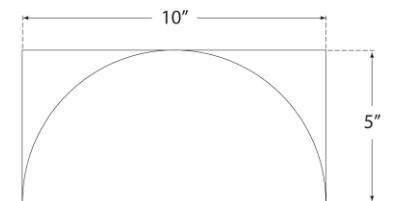

TEAR SHEET

Quarter Sphere Small Up Light

Item # PB 2070NB-FG

Designer: Peter Bristol

Height: 5"

Width: 10"

Extension: 5"

Backplate: 5" x 10" Rectangle

Finishes: MBK, NB, PN, WHT

Glass Options: FG

Lightsource: Dedicated LED

Wattage: 12w (1000lm)

Weight: 4 Pounds

Top View

Mounting Plate