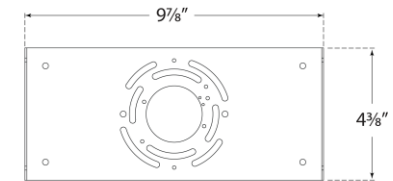

TEAR SHEET

Quarter Sphere Small Up Light

Item # PB 2070NB-FG

Designer: Peter Bristol

Height: 5"

Width: 10"

Extension: 5"

Backplate: 5" x 10" Rectangle

Finishes: MBK, NB, PN, WHT

Glass Options: FG

Lightsource: Dedicated LED

Wattage: 12w (1000lm)

Weight: 4 Pounds

Top View

Mounting Plate