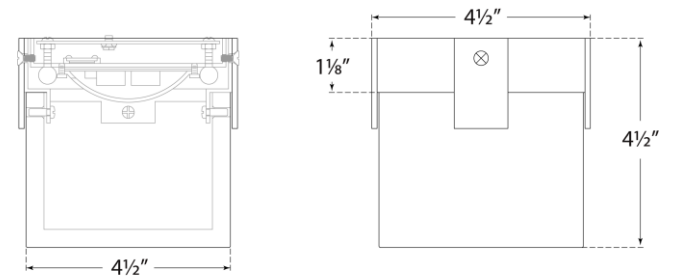

TEAR SHEET

Covet 4.75" Solitaire Flush Mount

Item # KW 4112BZ-ALB

Designer: Kelly Wearstler

Height: 4.5"

Width: 4.75"

Canopy: 4.5" Square

Finishes: AB, BZ, PN

Shade Treatments: ALB

Lightsource: Dedicated LED

Wattage: 15w (1300lm)

Weight: 4 Pounds

Note: Alabaster is a Natural Stone | Variations in Color and Texture are Expected

Side View

Top View