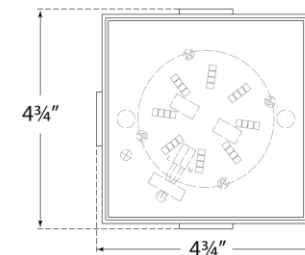

TEAR SHEET

Covet 4.75" Solitaire Flush Mount

Item # KW 4112BZ-ALB

Designer: Kelly Wearstler

Height: 4.5"

Width: 4.75"

Canopy: 4.5" Square

Finishes: AB, BZ, PN

Shade Treatments: ALB

Lightsource: Dedicated LED

Wattage: 15w (1300lm)

Weight: 4 Pounds

Note: Alabaster is a Natural Stone | Variations in Color and Texture are Expected

Side View

Top View