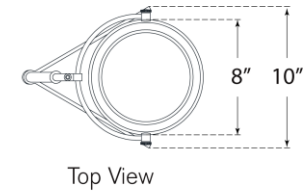

## Mistral Medium Ring Lamp

Item # IKF 3435HAB/BLK

Designer: Ian K. Fowler

Height: 21" - 22"

Width: 10"

Extension: 9" - 12.75"

Base: 9" x 10" Triangle

Finishes: HAB, PN

Lightsource: Dedicated LED w/ Touch Dimmer on Body

Wattage: 10w (1200lm)

Weight: 4 Pounds

Note: UL Only

Top View

Side View