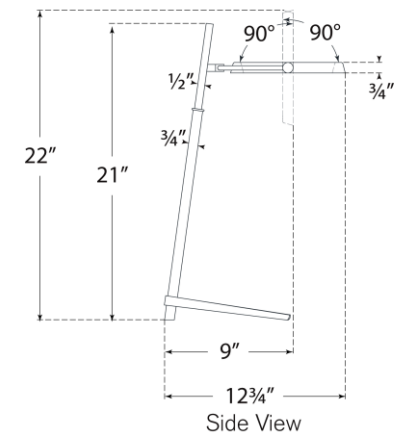

## Mistral Medium Ring Lamp

Item # IKF 3435HAB/BLK

Designer: Ian K. Fowler

Height: 21" - 22"

Width: 10"

Extension: 9" - 12.75"

Base: 9" x 10" Triangle

Finishes: HAB, PN

Lightsource: Dedicated LED w/ Touch Dimmer on Body

Wattage: 10w (1200lm)

Weight: 4 Pounds

Note: UL Only

Top View

Side View