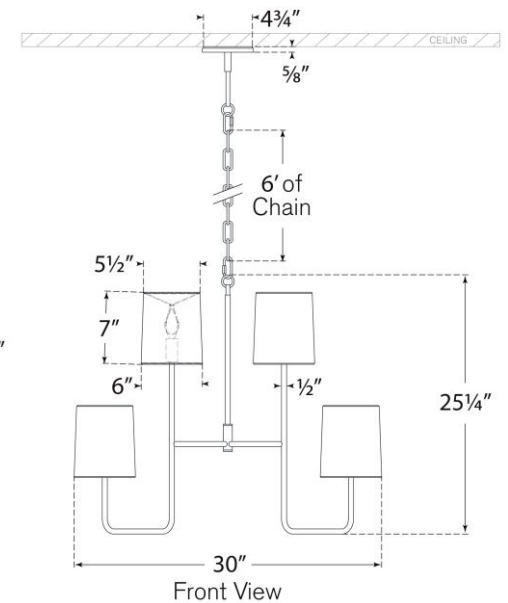

## Go Lightly Extra Large Two Tier Chandelier

Item # BBL 5083PN-L

Designer: Barbara Barry

Height: 25.25"

Width: 30"

Canopy: 4.75" Round

Finishes: BZ, CW, G, PN, SB

Shade Treatments: BZ, CW, G, L, PN, SB

Shade Details: 5.5" x 6" x 7"

Socket: 8 - E12 Candelabra

Wattage: 8 - 6.5 LED B11

Weight: 11 Pounds

Note: UL Only

Top View

Front View