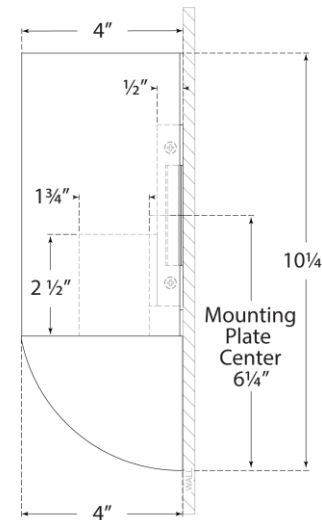

## Crescent Small Sconce

Item # BBL 2155PN-WG

Designer: Barbara Barry

Height: 10.25"

Width: 8"

Extension: 4"

Backplate: 4.5" Square

Finishes: BSL, G, PN

Glass Options: WG

Socket: E26 Keyless

Wattage: 14.5 LED A19

Weight: 5 Pounds

Side View

Front View