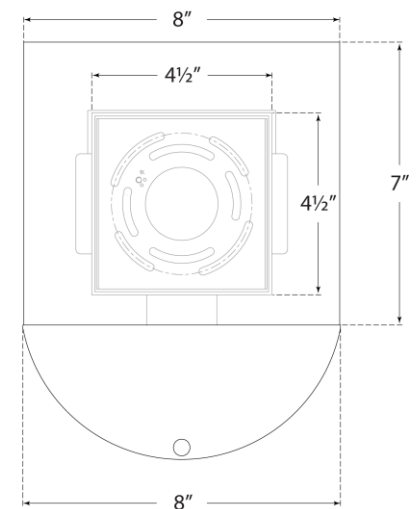

## Crescent Small Sconce

Item # BBL 2155PN-WG

Designer: Barbara Barry

Height: 10.25"

Width: 8"

Extension: 4"

Backplate: 4.5" Square

Finishes: BSL, G, PN

Glass Options: WG

Socket: E26 Keyless

Wattage: 14.5 LED A19

Weight: 5 Pounds

Side View

Front View