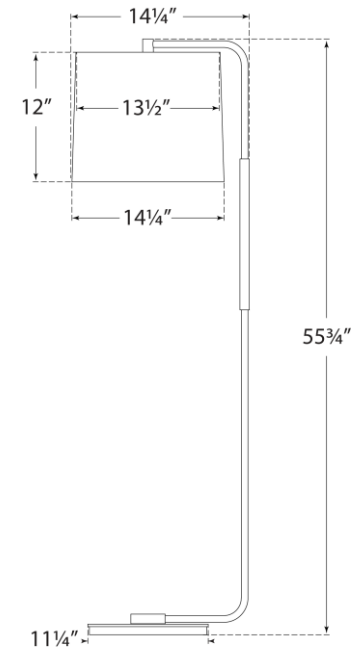

## Swing Articulating Floor Lamp

Item # BBL 1070SS-L

Designer: Barbara Barry

Height: 54.75"

Width: 13.5"

Extension: 14.25"

Base: 11.25" Round

Finishes: BZ, SB, SS

Shade Treatments: L

Shade Details: 13.5" x 14.25" x 12"

Socket: E26 Keyless w/ Foot Switch

Wattage: 75 A19

Weight: 19 Pounds

Side View