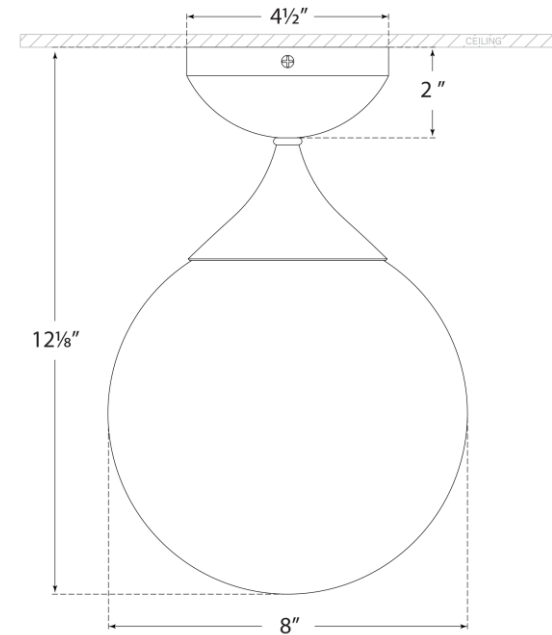

TEAR SHEET

Cristol Small Single Flush Mount

Item # ARN 4400PN-WG

Designer: AERIN

Height: 12"

Width: 8"

Canopy: 4.5" Round

Finishes: HAB, PN

Glass Options: WG

Socket: E12 Candelabra

Wattage: 40 B11

Weight: 3 Pounds

Front View