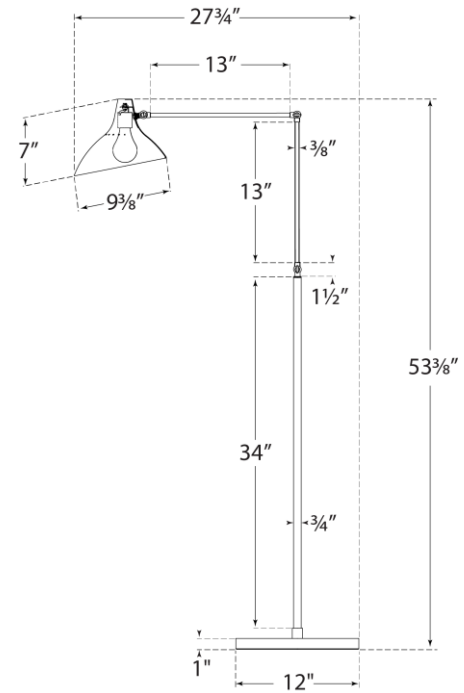

## Charlton Floor Lamp

Item # ARN 1006WHT

Designer: AERIN

Height: 51" - 63"

Width: 12"

Extension: 42"

Base: 12" Round

Finishes: BLK, WHT

Socket: E26 Keyless w/ Floor Switch

Wattage: 60 A19

Weight: 18 Pounds

ARN1006