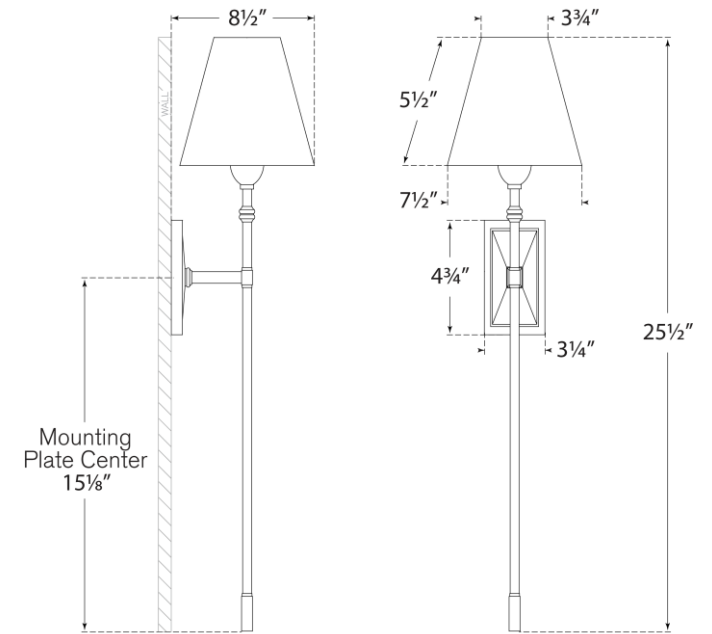

## Jane Large Single Tail Sconce

Item # AH 2315GM-L

Designer: Alexa Hampton

Height: 25.5"

Width: 7.75"

Extension: 8.5"

Backplate: 3.25" x 4.75" Rectangle

Finishes: AN, GM, HAB, PN

Shade Treatments: L

Shade Details: 3.75" x 7.5" x 5.5"

Socket: E26 Keyless

Wattage: 40 A19

Weight: 4 Pounds

Side View

Front View