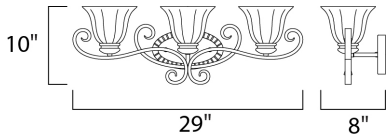

PRODUCT DESCRIPTION

A curvaceous metal frame finished in Platinum Dusk tastefully support fluted Wilshire glass shades.

MEASUREMENTS

DIMENSION : 29." W x 10." H x 8." Ext
 BACK PLATE : 8." W x 5." H
 HANGING WEIGHT : 7.1 lb

LAMPING

INPUT VOLTAGE : 120V
 LUMENS : 3,450 Rated (0 Del.)
 BULB : 3 x 60W (NOT INCLUDED), 180W Total
 DIMMABLE : Dimmable

FINISHES OPTION

Platinum Dusk PD

GLASS

Wilshire WS

MATERIAL

Steel