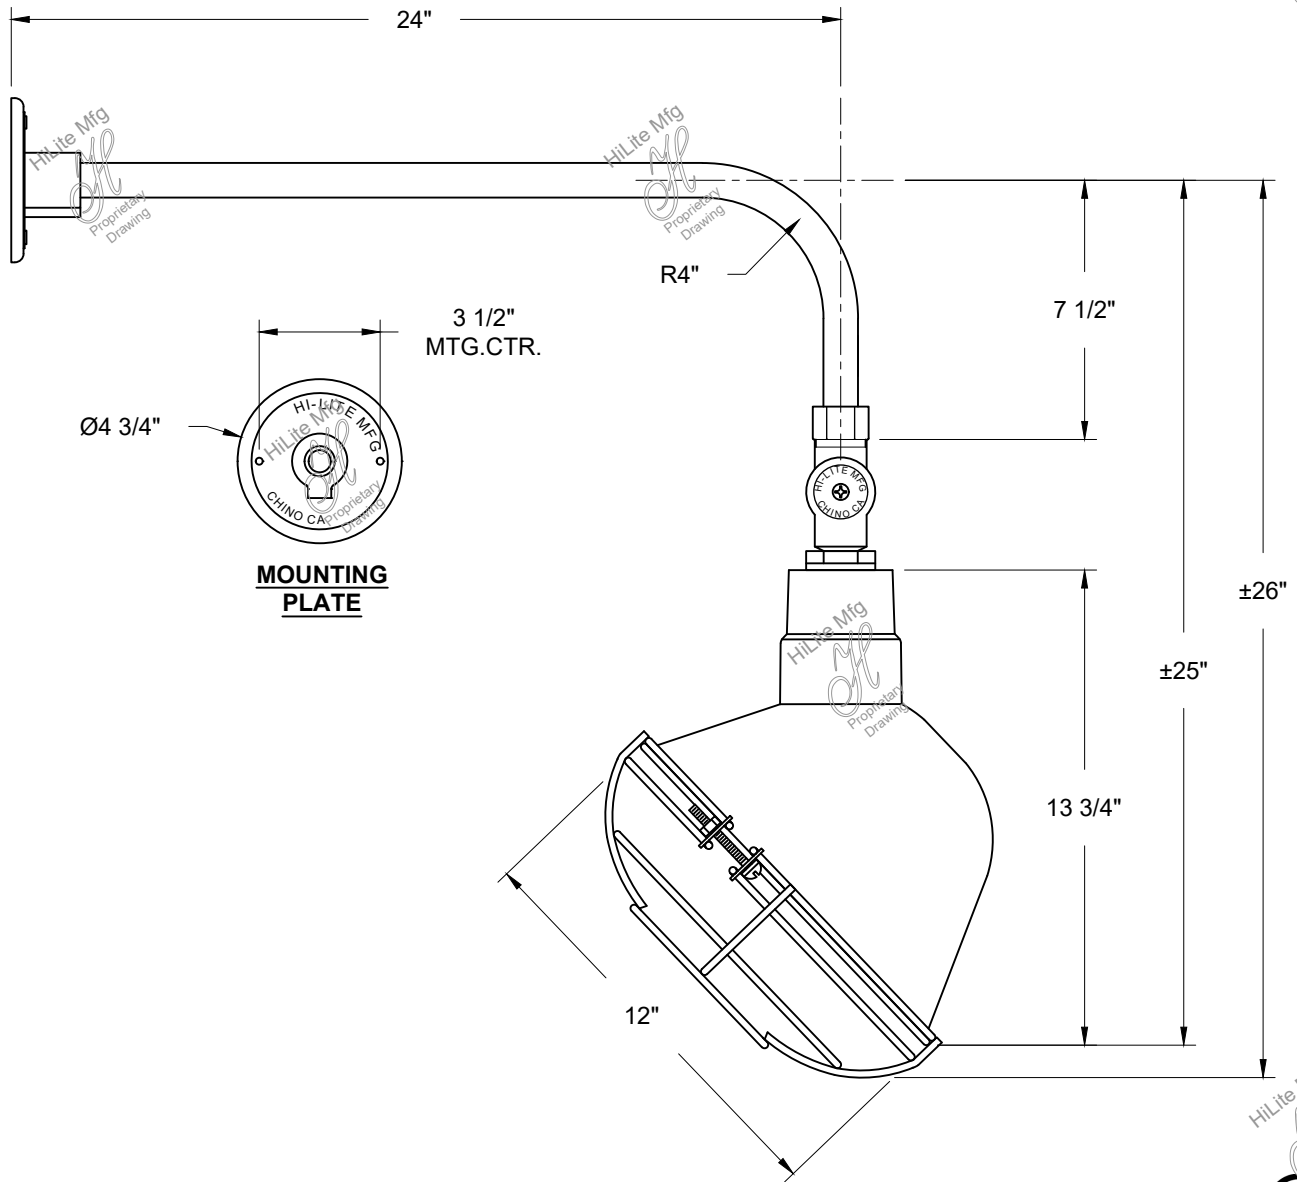

HiLite Mfg  
 Proprietary  
 Drawing

HiLite Mfg  
 Proprietary  
 Drawing

HiLite Mfg  
 Proprietary  
 Drawing

HiLite Mfg  
 Proprietary  
 Drawing

**WET LOCATION**

Item Number	Wattage	Voltage
H-QSN18112-SA/QSNB-13/QSNSK/QSNWGR-12"	200W	120V