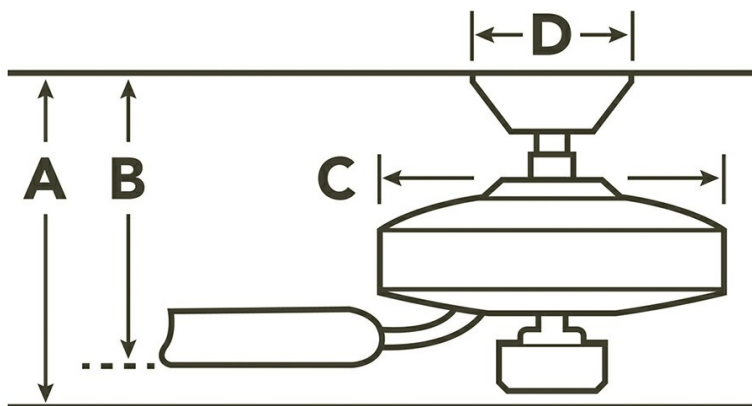

Dimensions

Downrod	A	B	C	D
1.00 OD X 4.00	12.90	11.25	12.60	6.78

Available Finishes

Finish	Fixture	Glass	Blade 1	Blade 2